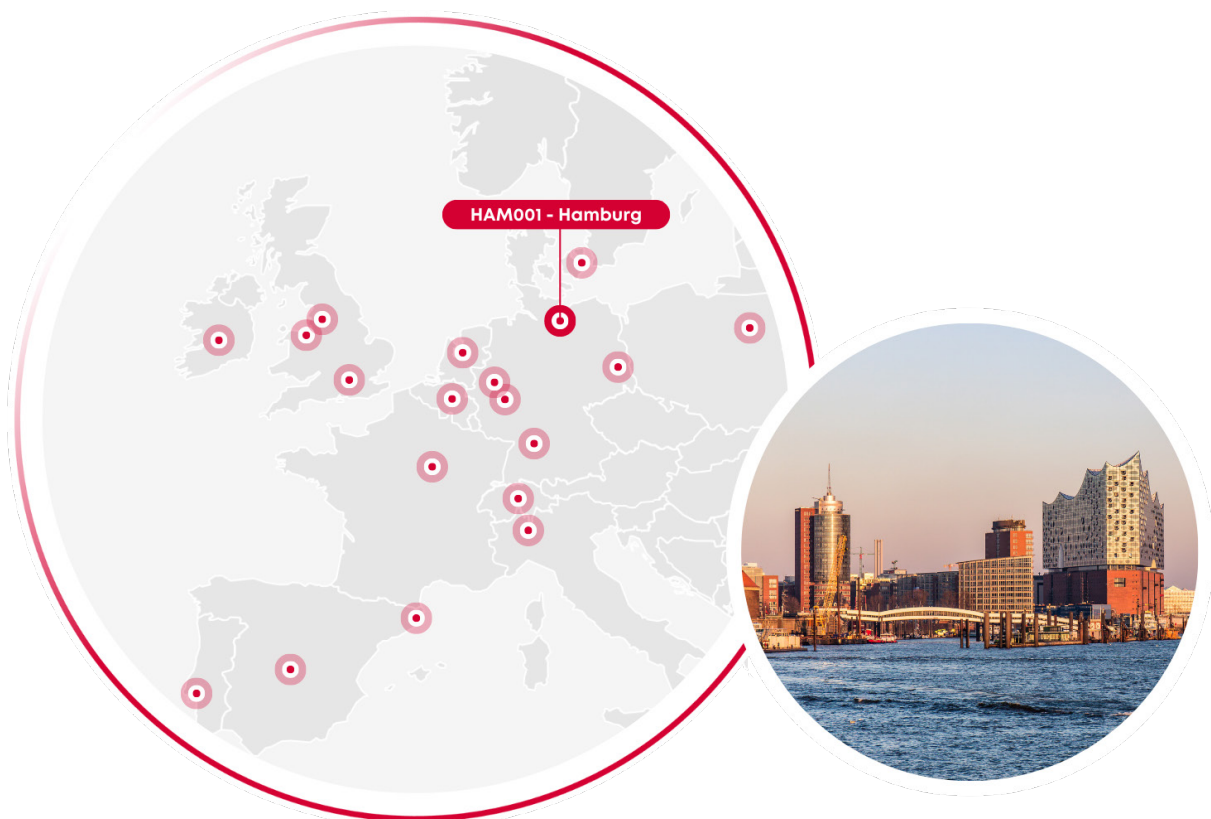

AtlasEdge HAM001 Data Centre

● HAM001

Powered by 8 MVA

AtlasEdge HAM001 Data Centre offers over 2.600m² of secure resilient space.

Highly efficient carrier neutral data centre facility in Hamburg.

AtlasEdge HAM001 Data Centre is located just 2.5 kilometre away from the nearest major airport, and connected via bus just 200 metre from this site.

This AtlasEdge data centre offers state-of-the-art technology, resilience and 24/7 security and provides over 2.600m² of data centre space and alternative carrier routing.

With 8 MVA of power available the data centre will ensure you have the scalability of energy supply exactly when required.

Service excellence

- High level of reliability and resilience
- Consistent and efficient service delivery
- ITIL based service management methodology

Our team is responsible for the entire mechanical and electrical infrastructure at AtlasEdge Hamburg Data Centre. This includes management of the data halls, capacity management, security, energy procurement and the programme of planned preventative and corrective maintenance work.